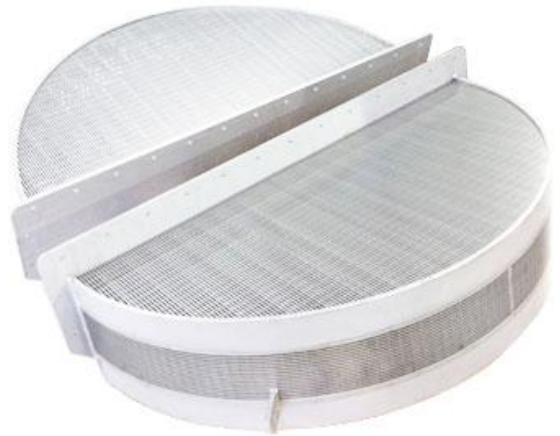

# Wedge Wire Screen for Catalyst Support Grids

## Introduction

Wedge wire screen panels are widely used as catalyst support screens and grids for the petrochemical and refining industries. The support grids are manufactured by v type profile wire, and screen slot is narrow in the above and wide in the below. It has characteristic of durable structure, high strength, load capacity, precise open area and non-clogging. Support grids have flat surface and are available to allow installation through a manway.

## Basic Principle

The support grid is a removable screen and self supporting filtration structure, which used to retain the active media or catalyst, while allow the gas or liquid to pass through. It can also withstand pressure drop over the catalyst bed during the entire catalyst cycle.

## Products

Round shape wedge wire screen  
Fan shape wedge wire screen

Idea for	Screen Size	Features & Benefits
<ul style="list-style-type: none"><li>Sand filters</li><li>Carbon filters</li><li>Ion exchange</li><li>Molecular sieves bed support</li><li>Other fixed bed catalyst reactors</li></ul>	<ul style="list-style-type: none"><li>16" OD</li><li>20" OD</li><li>24" OD</li><li>36" OD</li></ul>	<ul style="list-style-type: none"><li>V type wire, non-clogging surface</li><li>Self supporting</li><li>High open area</li><li>Accurate separation</li><li>Resist high pressures, temperatures and stresses.</li><li>304 stainless steel construction, corrosion resistance</li></ul>